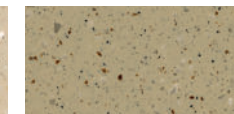

Kitchen Worktop Colours

HYUNDAI
L & C

Hanex[®]
Solid Surfaces

HANEX SOLID SURFACE KITCHEN WORKTOP COLOURS

SOLO

S-001 R-White

S-004 Ivory

S-006 Grey

T-102 Hidden Glen

T-012 H-Elegance

T-500 Toffee Crunch

T-202 Easny Butter

T-229 Ivy Star

TRIO

T-042 H-Gravel

T-104 Cocoa Vine

T-501 Enp-Hampton

T-509 Industrial Concrete

T-511 Dusky Concrete

PEARL (Glitter Effect Finish)

P-004 Solaris

P-002 Metal Grey

THERAPY

RE-04 Ginger Bread