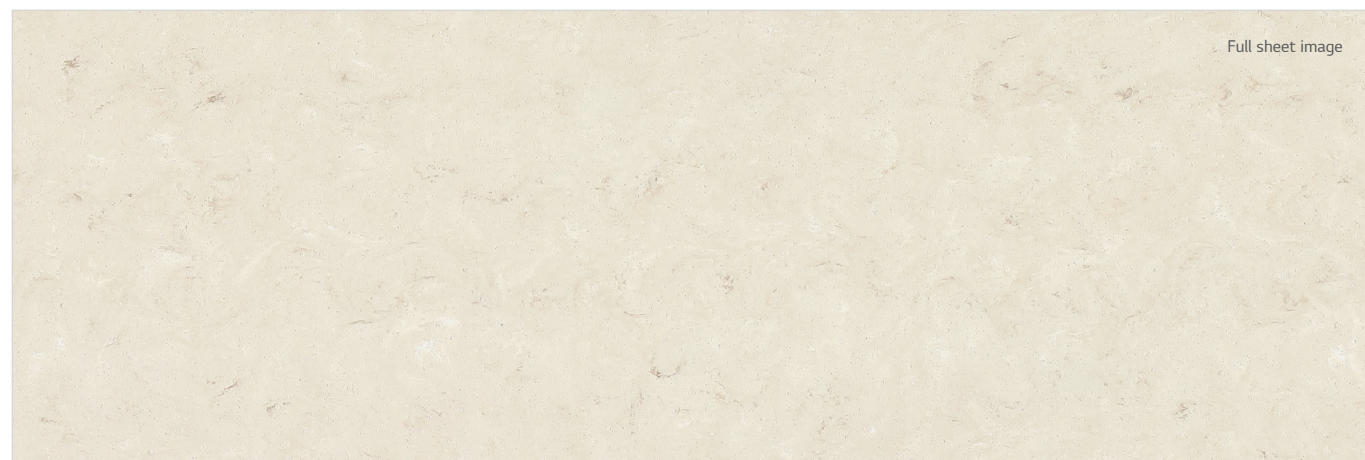

Full sheet image

Aurora Torano

M601

The thicker and stronger veins give interiors a character feel.

Full sheet image

Aurora Bisque

M612

A natural warm-toned colour with cream and brown veins.
Perfect in combination with natural materials.