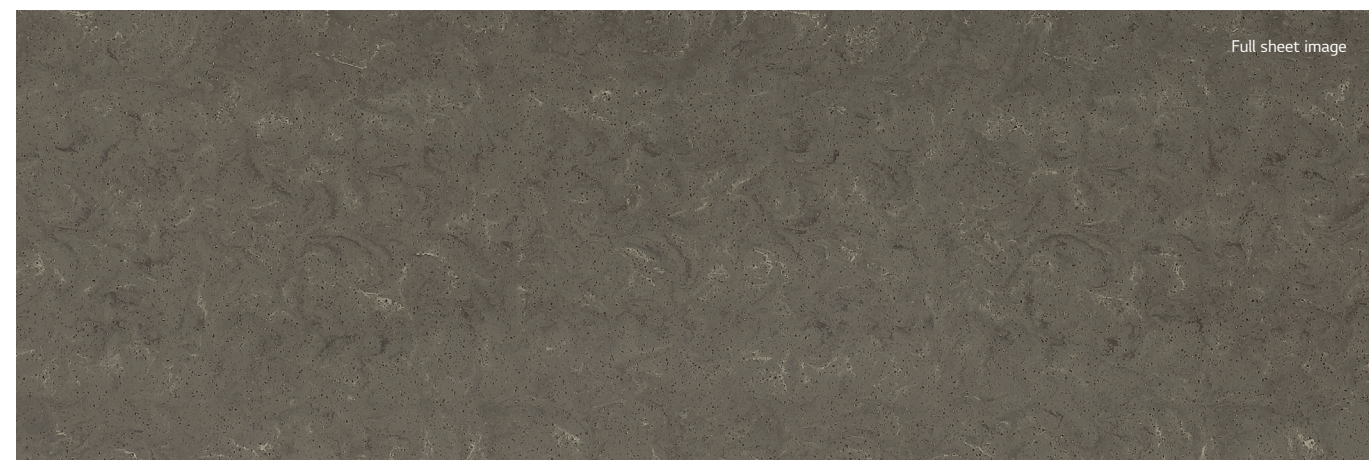

Aurora Umber ✱

M614

An earthy and eye-catching bold colour, which is perfect for adding vibrant accents to your designs. Combine its warm tone with deep browns for a vivid, earthy palette.

Full sheet image