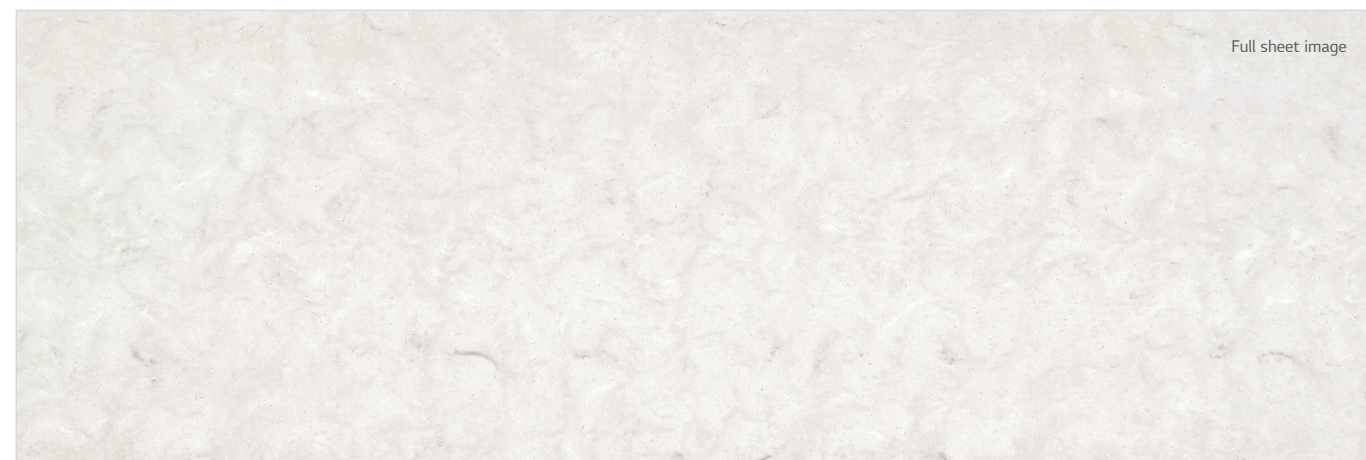

M617

An evocative bright and white on white shade.
Its gentle and subtle veined pattern
will blend harmoniously with a variety of interiors.

Full sheet image

Aurora Grey

M608

A grey toned pearl finish to bring a snowy sky from the Nordic regions to your interior design.