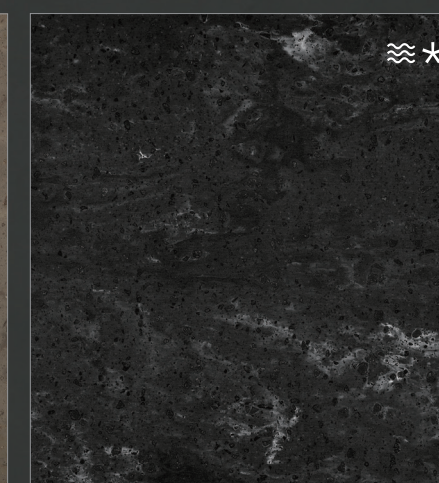

The new Aurora Colours - an evolution of the Marmo Collection - combine aesthetics inspired by nature with all the benefits of the latest generation solid surface HI-MACS®: The completely non-porous material, which can be thermoformed allowing curved shaping, also allows for seamless surfaces and is easy to repair and clean.

Sanremo M605 (12mm)

★ The basic HI-MACS® material is identical for every colour but it is important to note that darker and more heavily pigmented colours will show dust, scratches, haziness, marks left by hard water and other ordinary wear and tear more noticeably than lighter textured colours. Therefore colours marked with are less suitable for applications that are exposed to extensive surface contact such as worktops located in heavy traffic area.