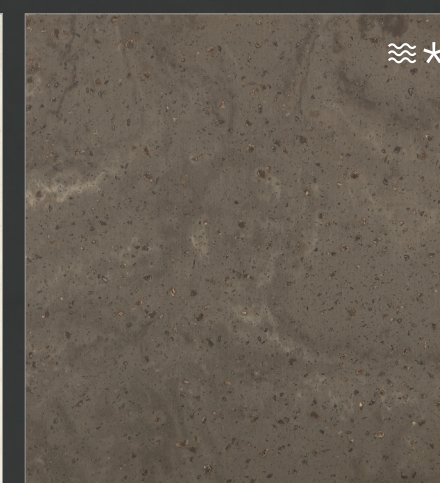

Aurora Umber M614 (12mm)