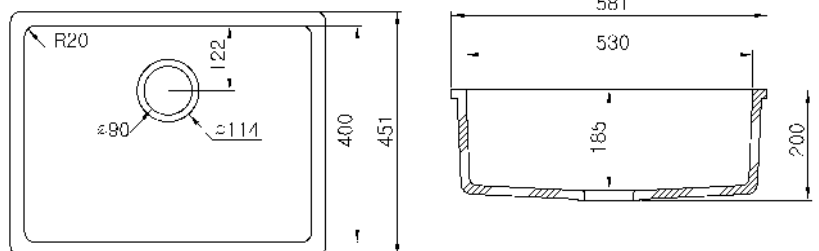

staron® Sink Series

• Available in 5 different Staron colours

*Warehouse stock

B1160 **NEW**

B1177 **NEW**

B1212 **NEW**