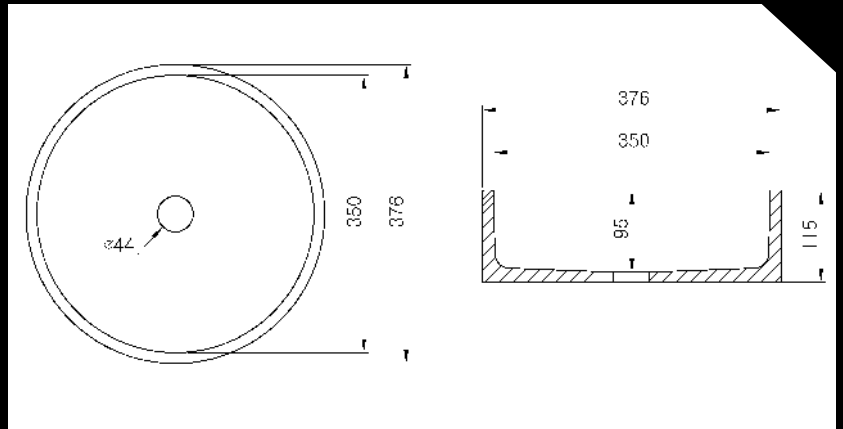

staron® Bowl Series

- Available in 5 different Staron colours
- Overflow Options:
  Non*, Back*, Front

*Warehouse stock

A3148

NEW